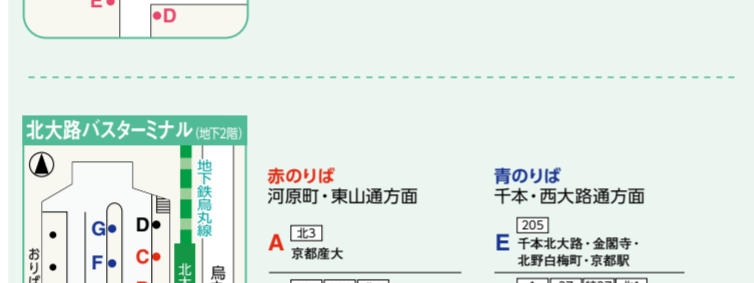

Information about family discounts for bus tickets and conditions for use.

地下鉄のご案内

Guidance of the subway

Notes regarding subway fare conditions and discounts.

河原町三条 (Kawaramachi Sanjo)

Guidance of the city bus

地下鉄のご案内

Guidance of the subway

Table of subway fares for 普通運賃 (General fare) across different zones.

Table of subway fares for 回数券 (Return ticket) and 団体券 (Group ticket).

Table of subway fares for 定期運賃 (Regular fare) using ICoca cards.