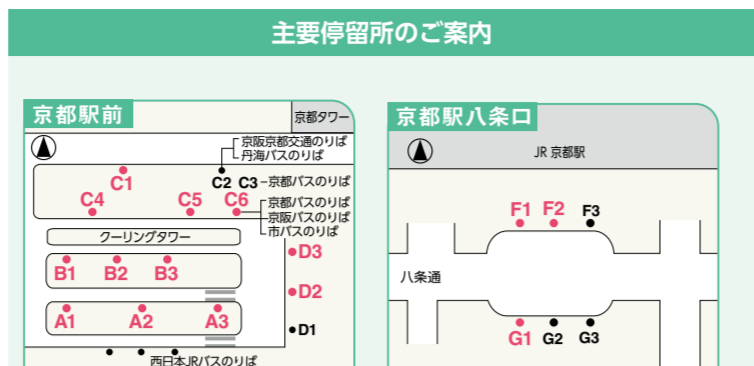

Table showing regular fares for various routes and periods. Columns include 種類 (Category), 2km以下 (Under 2km), and 2km超 (Over 2km).

Notes regarding fare conditions and discounts for disabled persons.

市バスフリー定期券 (市バスフリー定期券)

- List of features for the City Bus Free Regular Ticket, including area coverage and usability.

Table of fares for City Bus Free Regular Tickets across different zones and periods.

ご存知ですか? 家族割引 (ご存知ですか?)

Information about family discounts for bus tickets and conditions for use.

地下鉄のご案内

Guidance of the subway

Notes regarding subway fare conditions and discounts.

河原町三条 (Kawaramachi Sanjo)

Guidance of the city bus