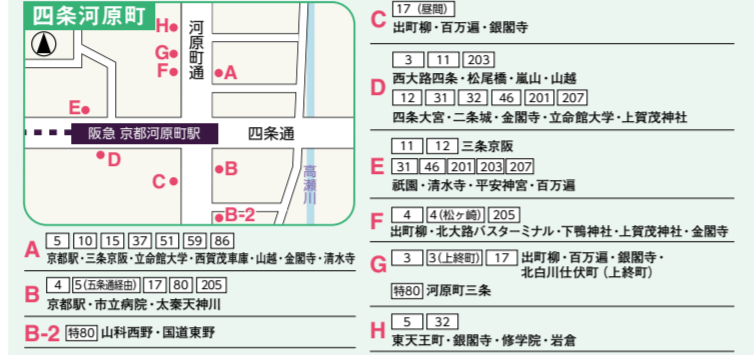

Table showing regular fares for various routes and periods. Columns include 種類 (Category), 2km以下 (Under 2km), and 2km超 (Over 2km).

Notes regarding fare conditions and discounts for disabled persons.

市バスフリー定期券 (市バスフリー定期券)

- List of features for the City Bus Free Regular Ticket, including area coverage and usability.

Table of fares for City Bus Free Regular Tickets across different zones and periods.

ご存知ですか? 家族割引 (ご存知ですか?)

Information about family discounts for bus tickets and conditions for use.

地下鉄のご案内

Guidance of the subway

Notes regarding subway fare conditions and discounts.

河原町三条 (Kawaramachi Sanjo)

Guidance of the city bus