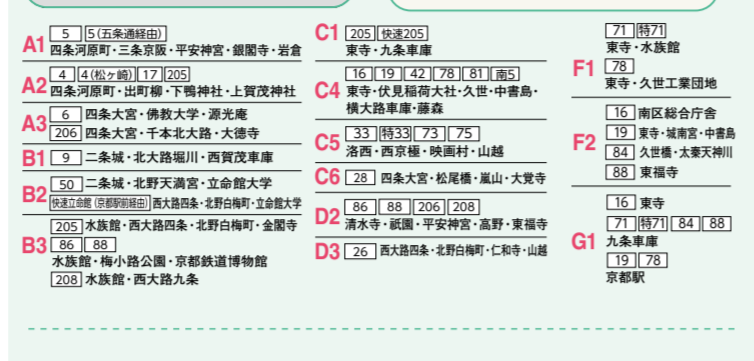

Table showing regular fares for various routes and periods. Columns include 種類 (Category), 2km以下 (Under 2km), and 2km超 (Over 2km).

Notes regarding fare conditions and discounts for disabled persons.

市バスフリー定期券 (市バスフリー定期券)

- List of features for the City Bus Free Regular Ticket, including area coverage and usability.

Table of fares for City Bus Free Regular Tickets across different zones and periods.

ご存知ですか? 家族割引 (ご存知ですか?)

Information about family discounts for bus tickets and conditions for use.

地下鉄のご案内

Guidance of the subway

Notes regarding subway fare conditions and discounts.

河原町三条 (Kawaramachi Sanjo)

Guidance of the city bus